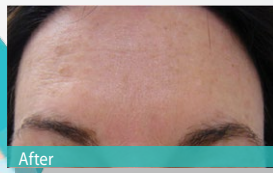

IT'S LIKE LASER SURGERY

ClearLift takes years off of your face in just minutes, providing similar results to chemical peeling and laser resurfacing.

Treatment is virtually painless and has absolutely no downtime, making it the first laser treatment for sensitive areas of the body including hands, neck, decollete and around the eyes.

10 MINUTE FOR A FULL FACE

Before

After

Photos courtesy: Dr. Bruce Katz, Juva Skin & Laser Center, NY

Before

After

Photos courtesy: KeeLee Tan, MD. Rejuvenate Clinic, Perth, Western Australia

Before

After

Photos courtesy: KeeLee Tan, MD. Rejuvenate Clinic, Perth, Western Australia

ADVANCED LASER TECHNOLOGY

ClearLift represents a breakthrough in cosmetic laser technology

MICROSCOPIC HOLES UNDER THE SKIN

ClearLift emits short, yet extremely powerful bursts of light which reach underneath the skin's surface; stimulating the collagen and breaking apart unwanted pigmentation.

BYPASSING THE OUTER LAYER

The unique characteristic of ClearLift is the fractional pattern which doesn't ablate the skin.